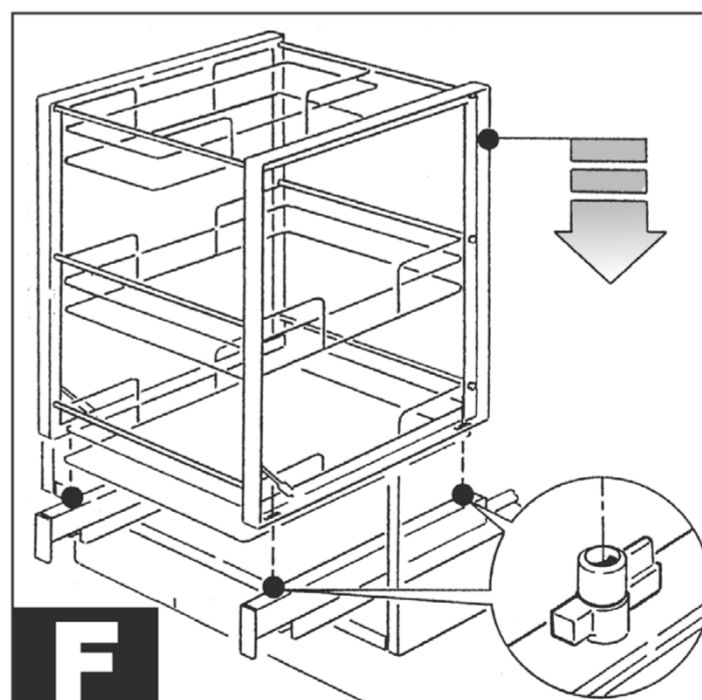

COMPAGNUCCI
HIGH TECH

REV-A-SHELF

12400 Earl Jones Way, Louisville, KY 40299
rev-a-shelf.com - Customer Service: 800-626-1126

270

223

35

A

B

C

D

E

F

G

H