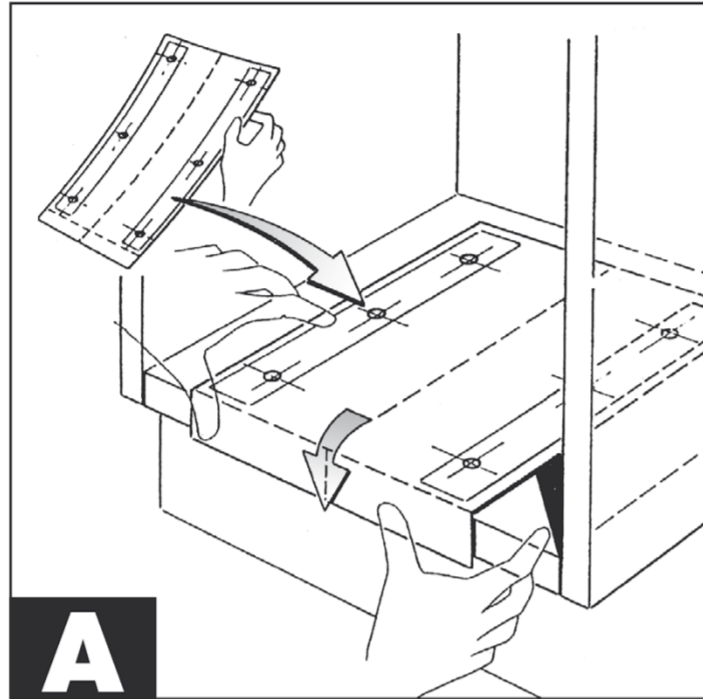

COMPAGNUCCI
HIGH TECH

REV-A-SHELF

12400 Earl Jones Way, Louisville, KY 40299
rev-a-shelf.com - Customer Service: 800-626-1126

270

223

35

A

B