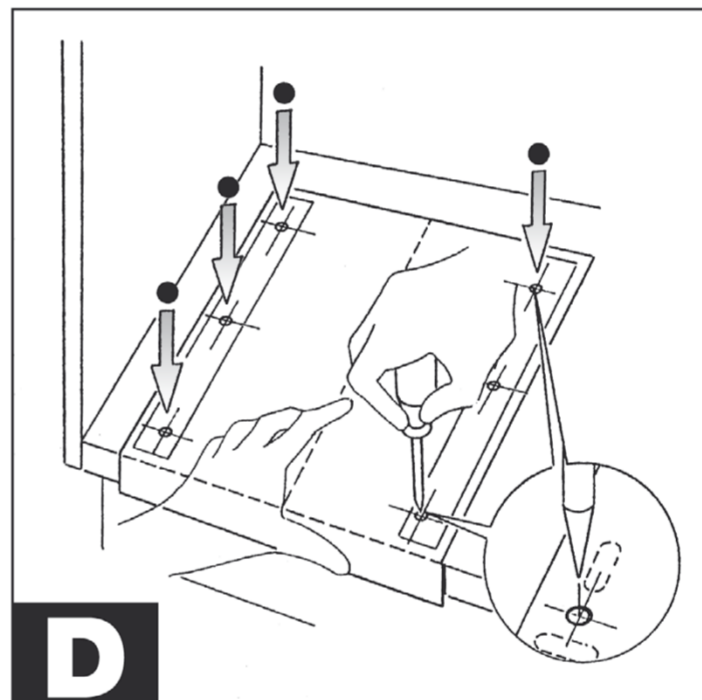

COMPAGNUCCI
HIGH TECH

REV-A-SHELF

12400 Earl Jones Way, Louisville, KY 40299
rev-a-shelf.com - Customer Service: 800-626-1126

270

223

35

A

B

C

D

E

F

G

H