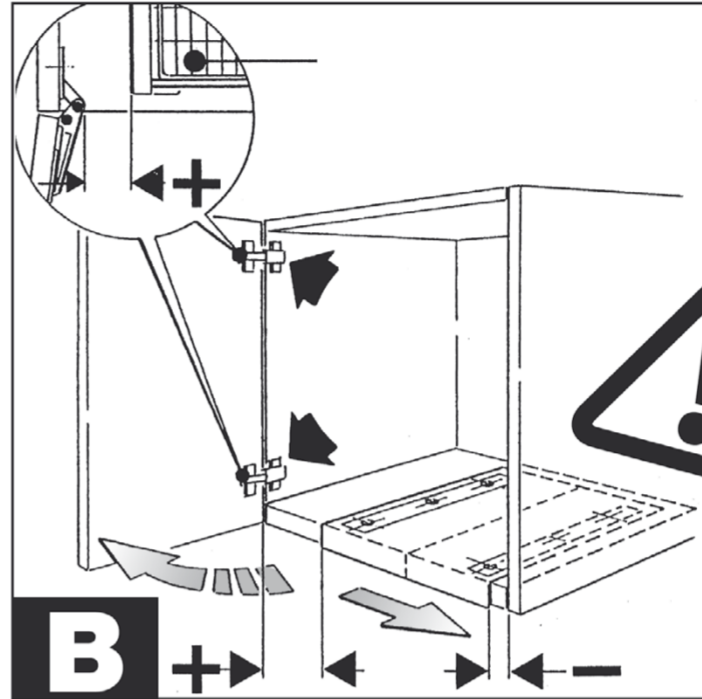

COMPAGNUCCI
HIGH TECH

REV-A-SHELF

12400 Earl Jones Way, Louisville, KY 40299
rev-a-shelf.com - Customer Service: 800-626-1126

270

223

35

A

B