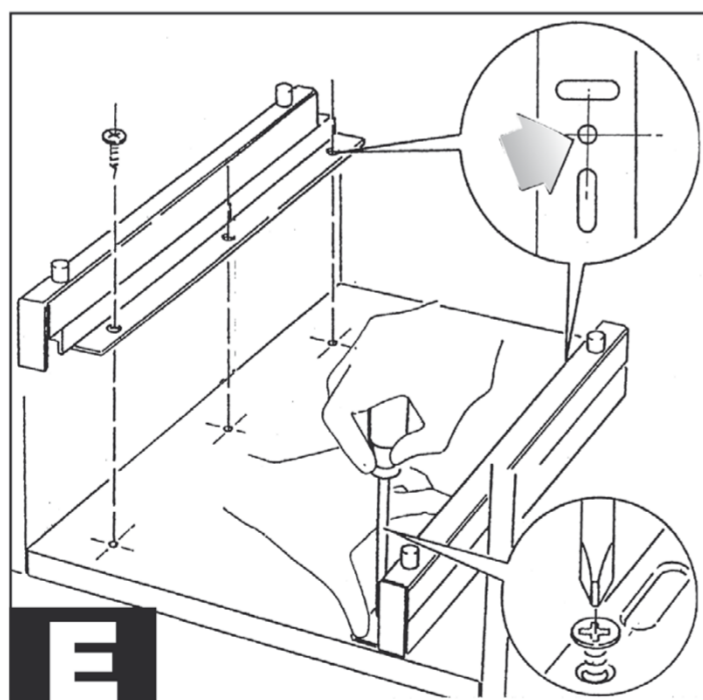

COMPAGNUCCI
HIGH TECH

REV-A-SHELF

12400 Earl Jones Way, Louisville, KY 40299
rev-a-shelf.com - Customer Service: 800-626-1126

270

223

35

A

B

C

D

E

F

G

H